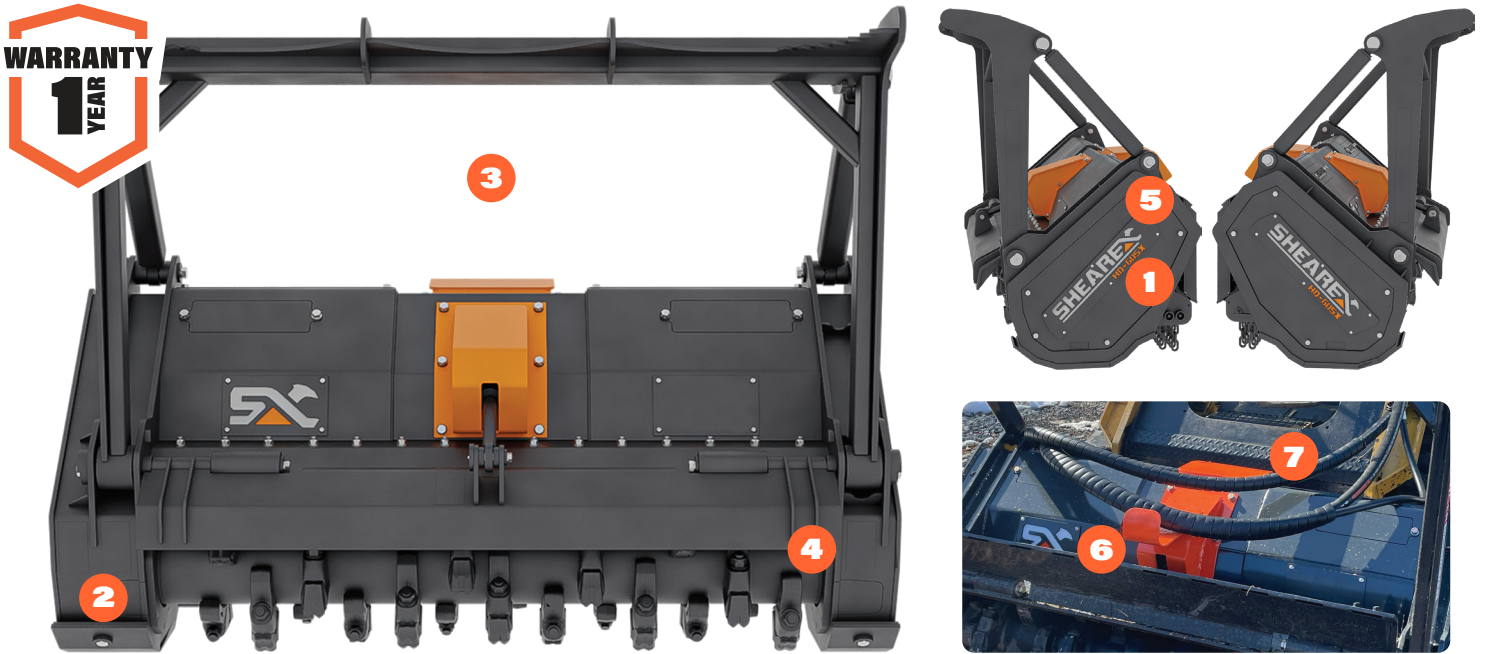

With double carbide teeth and Hardox® liner & skid shoes, the HD Solid Drum provides increased efficiency and durability. Take your land clearing capabilities to the next level with the unmatched performance of Shearex's solid drum mulcher.

The HD series mulcher is comprised of double carbide tools and high resistance carbide teeth on both ends for optimal durability and performance. Cutting edge counter blades provide maximum mulching efficiency and quality. Bolt-on inner blades for easy maintenance and optimized uptime.

STANDARD

HIGH RESISTANCE

COUNTER BLADES

G2.0 BALANCING STANDARD ZERO VIBRATION ROTOR

Our mulchers respect the highest balancing standard in the industry. Enhance your performance by using the Shearex mulchers, ensuring smoother operation, reducing vibration and minimizing stress on the carrier.

- 1 Poly-Chain® Carbon transmission belt.
- 2 Liner and skid shoes made of Hardox® for ultimate wear resistance.
- 3 High visibility.
- 4 Fastest Rotor Recovery.
- 5 Closer center of gravity for better handling.
- 6 Unique hose guard to avoid getting tangled in branches.
- 7 Heavy duty spirale hydraulic hose protectors.