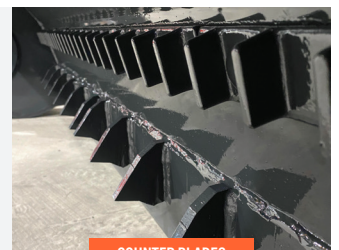

SHEAREX

SOLID DRUM MULCHER

HD SERIES

Introducing Shearex's HD solid drum mulcher, the new benchmark for mulching in rough terrain. Ideal for operation in loam, clay and rocky soils, you can easily push through dense vegetation and mulch up to 8-inch diameter trees.

With double carbide teeth and Hardox® liner & skid shoes, the HD Solid Drum provides increased efficiency and durability. Take your land clearing capabilities to the next level with the unmatched performance of Shearex's solid drum mulcher.

The HD series mulcher is comprised of double carbide tools and high resistance carbide teeth on both ends for optimal durability and performance. Cutting edge counter blades provide maximum mulching efficiency and quality. Bolt-on inner blades for easy maintenance and optimized uptime.

STANDARD

HIGH RESISTANCE

COUNTER BLADES

G2.0 BALANCING STANDARD ZERO VIBRATION ROTOR

Our mulchers respect the highest balancing standard in the industry. Enhance your performance by using the Shearex mulchers, ensuring smoother operation, reducing vibration and minimizing stress on the carrier.